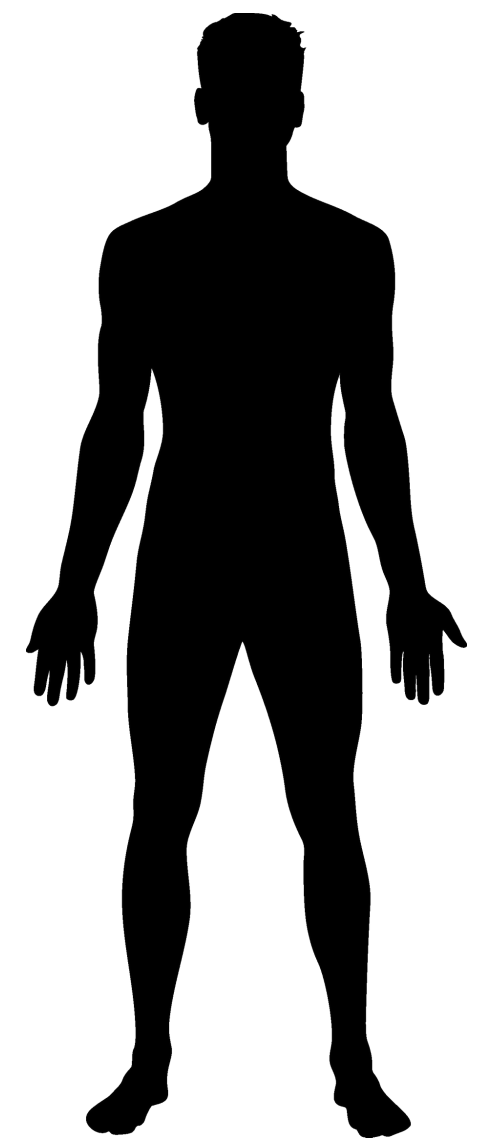

Size Chart

Men

Size	Chest	Waist	Hips
S	35-38	29-31	35-38
M	39-41	31-34	38-40
L	42-44	34-37	40-43
XL	45-47	37-41	43-46
XXL	48-50	41-44	46-49

Women

Size	Chest	Waist	Hips
S	31-33	29-31	33-35
M	34-36	32-34	36-38
L	37-39	35-37	39-41
XL	40-42	38-41	42-44
XXL	43-45	42-44	45-47

Size Chart

Youth

Size	Chest	Waist	Hips
XS	25-26	22-24	25-27
S	26-28	24-25	27-29
M	28-30	25-26	29-31
L	30-32	26-27	31-33
XL	32-35	27-29	33-35